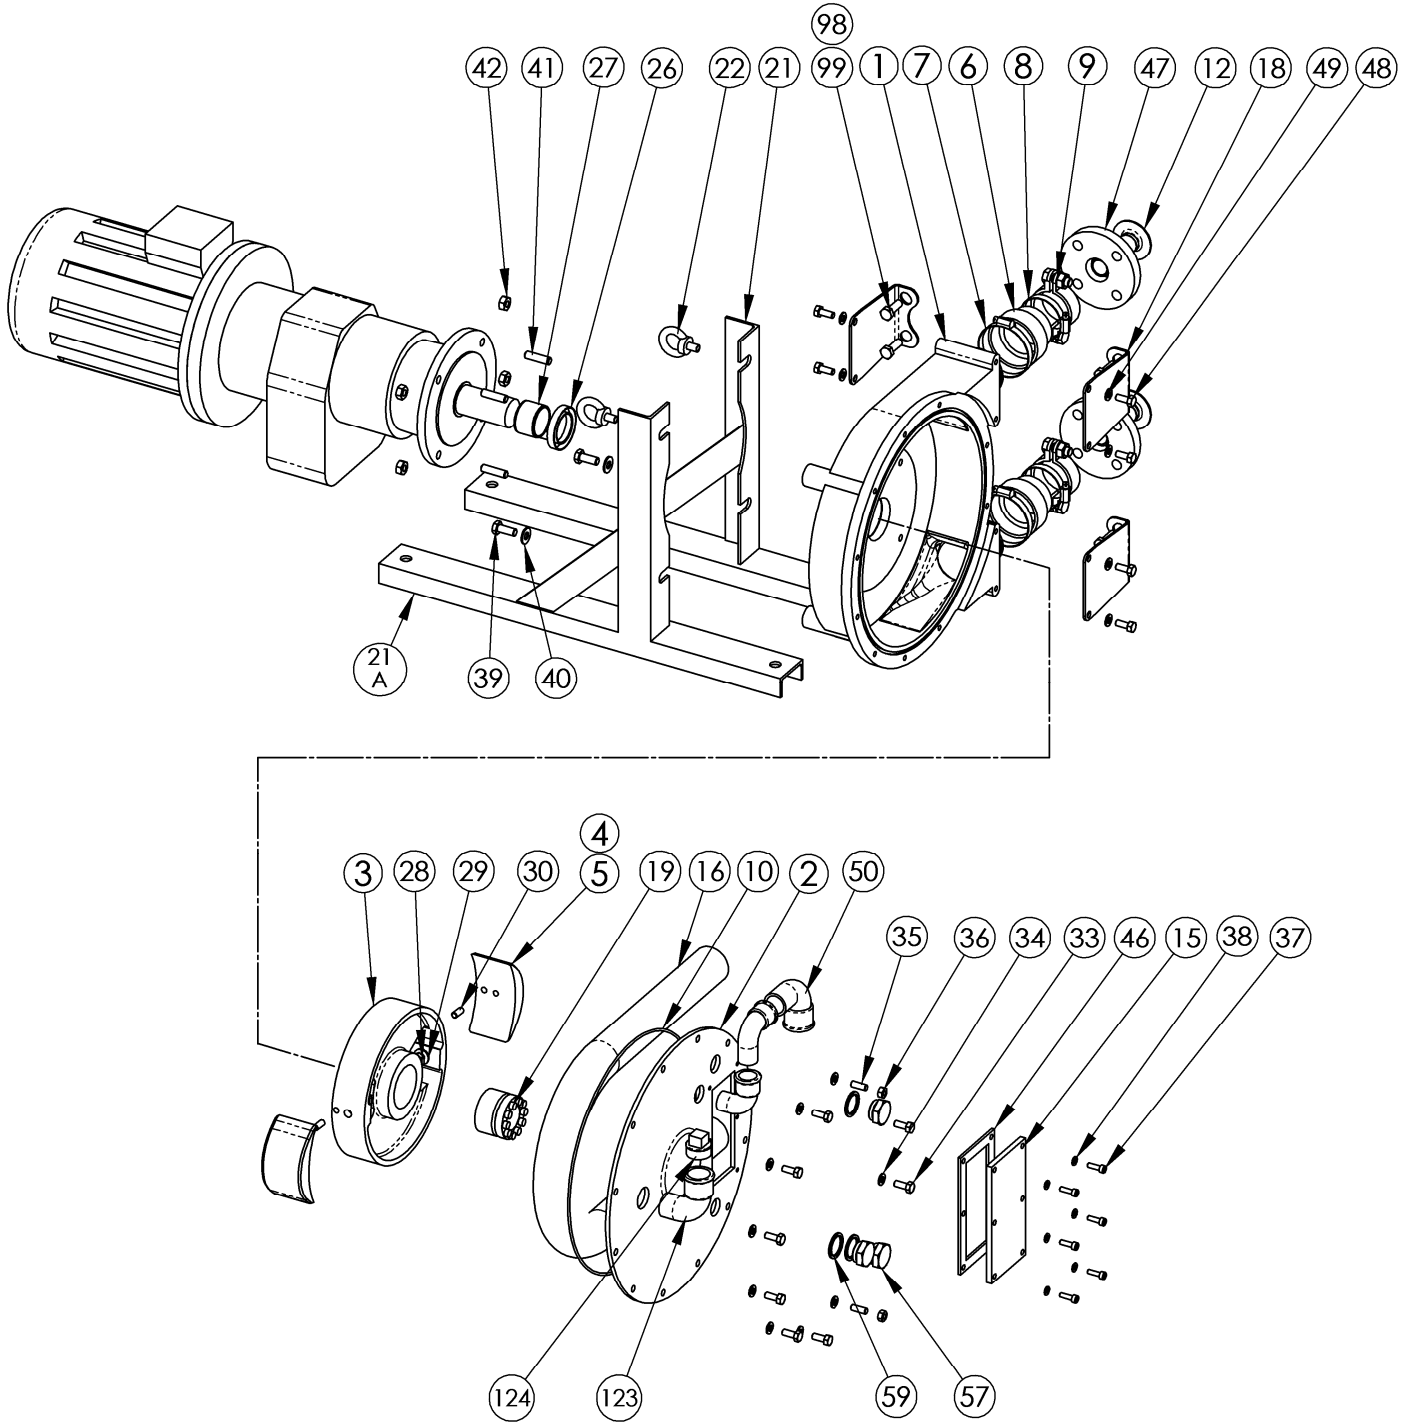

BLACKMER PARTS LIST

ABAQUE PUMP MODEL: AB25A

962512
Page 1 of 2

PARTS LIST
1103-B01

(Keep with Instructions 1103-B00 for Installation, Operation and Maintenance)

Section	1103
Effective	May 2009
Replaces	Apr 2009

r2009dec

See parts list on reverse side of page.

BLACKMER PARTS LIST
ABAQUE PUMP MODEL: AB25A

Ref. No.	Description	Parts per Pump	Part No.	Ref. No.	Description	Parts per Pump	Part No.
1	Pump Body	1	Y217011	27 *	Seal Ring (40 mm)	1	Y219051
2	Cover	1	Y220192	28	Shoe Bolt	2	Y214067
3	Wheel (bore 40)	1	Y218019	29	Shoe Washer	2	Y217223
4	Shim Set of Ten	Note (1)	Y312357	30	Pin	2	Y200104
5	Shoe - Aluminum	2	Y217009	33	Cover Bolt	10	Y213732
6	Hose Boot	2	Y217013	34	Cover Washer	12	Y200171
7	Clamp Inboard	2	Y217050	35	Cover Stud	2	Y217032
8	Clamp Middle	2	Y219744	36	Cover Nut	2	Y217033
9	Clamp Outboard	2	Y218999	37	Cap Screw	6	Y215864
10 *	O-Ring Front Cover	1	Y220200	38	Cap Washer	6	Y200169
12 *	Insert – Hose (SS316) (Std.)	2	Y217461	39	Frame Screw	2	Y214384
	Insert – Hose (PPH)		Y217052	40	Frame Washer	4	Y217037
	Insert – Hose (PVDF)		Y217053	41	Stud	4	Y217038
14 *	Lubricant See Note (2)	1.5 qt	Note (2)	42	Gear Box Nut	4	Y217039
15	Window	1	Y220208	46	Window Seal	1	Y217040
16 *	Hose – Natural Rubber (Std.)	1	Y218721	47	Flange ANSI 150, 1"	2	Y219147
	Hose – NBR (Buna)		Y218722	48	Flange Bracket Screw	8	Y213732
	Hose – EPDM		Y218723	49	Flange Bracket Washer	8	Y200171
18	Flange Bracket ANSI 150	4	Y219094	50	90° Bend	3	Y217043
19	Locking Assembly 40	1	Y218861	57	Level Plug	3	Y224416
21	Frame (right side)	1	Y217019	59	Washer	3	Y223159
21a	Frame (left side)	1	Y218236	98	Cap Screw	4	Y205926
22	Eye Bolt	2	Y217021	99	Nut	4	Y200038
26 *	Lip Seal 40	1	Y210925	123	Elbow	1	Y217433
				124	Plug	1	Y208457

* Recommended spare parts.

PPH = Polypropylene. EPDM = Ethylene Propylene Diene Monomer. PVDF = Polyvinylidene Fluoride

Note (1) – Refer to instructions 1103-M00 "Installing Blackmer Peristaltic Hoses" for proper shim quantity. Shim both shoes equally.